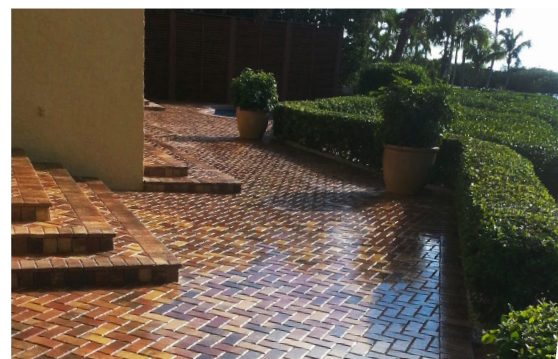

PORCHES & PATIOS

MAGIC PAVERS™

Magically Transform, Repair, Beautify Over Existing Concrete

PORCHES & PATIOS

MAGIC PAVERS™

Magically Transform, Repair, Beautify Over Existing Concrete

Benefits of installing with Magic Pavers, powered by DRiBOND®:

Let us work our magic!

With a Magic Pavers installation using our revolutionary product called DRiBOND(R), it allows homeowners to magically transform their outdoor concrete living space into a masterpiece. Pavers and patio stones are known for their strength and longevity, and excel in harsh environments while providing the appropriate texture for slip resistance.

There is simply no comparison between a regular concrete patio and a patio enhanced with designer thin pavers and/or natural stone. Pavers and natural stone come in many shapes, sizes and colors, one to meet your needs.